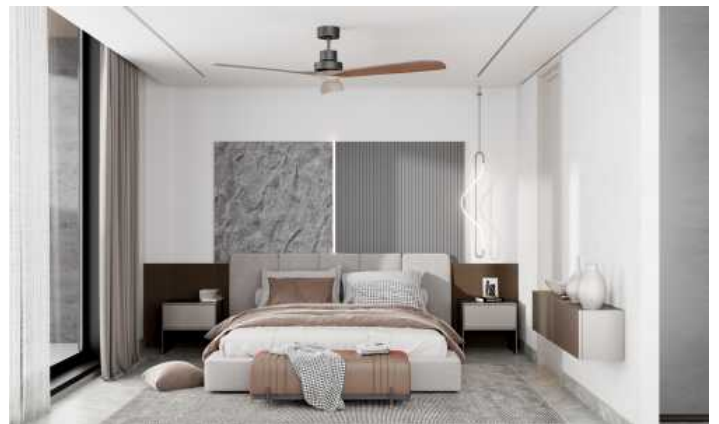

Experience Luxury at ONE Residence: Lakeside by Redwood Luxury

Welcome to ONE Residence: Lakeside by Redwood Luxury, a serene retreat in Choeng Thale, Phuket. With just 27 exclusive villas, this lakeside community perfectly blends tranquility and modern elegance. ONE Residence: Lakeside celebrates the art of living with meticulously designed villas that reflect our "ONE with Nature, ONE in Luxury" philosophy. Enjoy a peaceful retreat where modern design meets nature's beauty. Our community promotes a balanced lifestyle, combining luxurious interiors with natural surroundings. Enjoy wellness spaces that enhance physical, mental, and social health, from fitness areas to tranquil social spots.