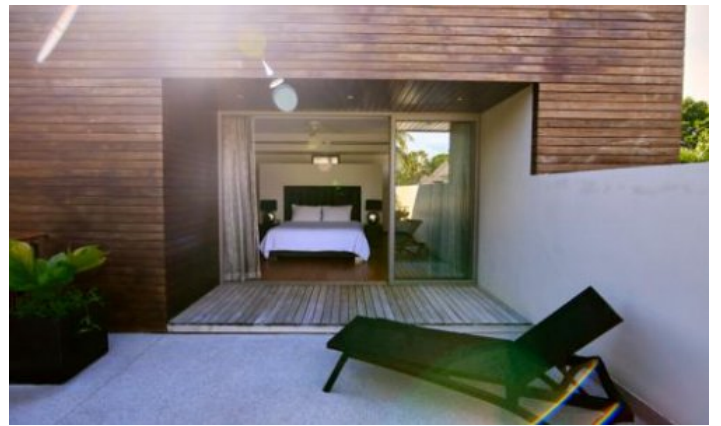

The Layan Hills Estate is a stylish modern villa project with 4 or 5 bedrooms setup, private pools and spacious green areas. The project was built in 2000 and is still a favourite place for expats and guests of Phuket. Each villa is surrounded by a spacious private area with tropical gardens, a large private pool, sun terrace, dining area, covered parking for cars. There are 32 spacious villas in this project. Large, bright rooms with stylish design, teak floors, comfortable modern furniture are filled with comfort and coziness. Glass sliding doors from living rooms and bedrooms lead directly to the pool or tropical garden. Each bedroom is equipped with a private bathroom and dressing room. Adjacent to the modern kitchen is a large dining room overlooking the greenery and pool. The villas have rooms for a study.